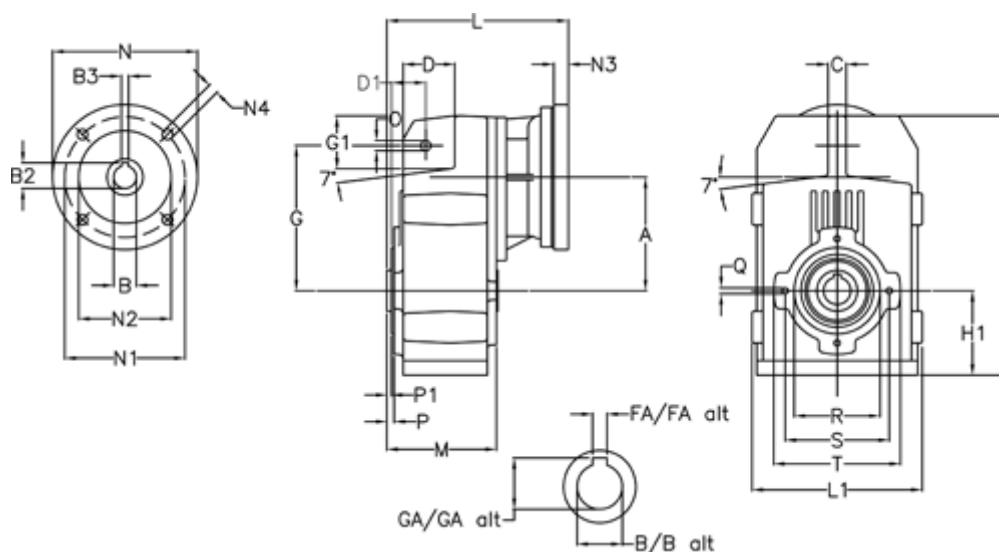

Article number: 29560361993220

Description: Shaft mounted gear
A314H35-619,9-P63B5

Measures

A = 150.50	FA = 10	M = 125.0	Q = M10x17
B = 35	G = 170	N = 140	R = 110
B1 = 11	G1 = 84.0	N1 = 115	S = 130
B2 = 12.8	GA = 38.3	N2 = 95	T = 150
B3 = 4	H = 326.0	N4 = M8x19	
C = 20	H1 = 102.0	O = 13	
D = 68.0	L = 283.0	P = 6.5	
D1 = 54.0	L1 = 210	P1 = 3.5	